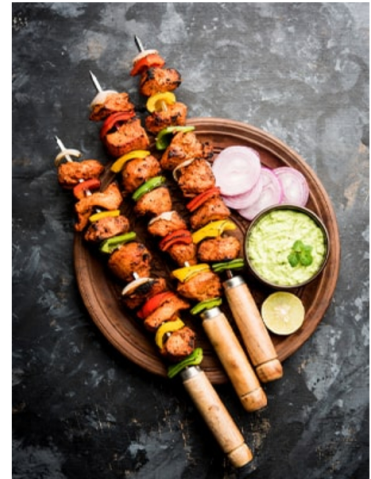

## ABOUT US

Mehfil is an urban, Indian-inspired communal space for relaxed social dining. Mehfil draws its inspiration from the vibrancy of traditional Indian culture infused with modern culinary techniques. We offer an assorted menu of fresh ingredients, wholesome sauces, incredible homemade breads, savory rice varieties and flavorful spices. At Mehfil, we aim to offer food that makes you feel happy and satiated. We love what we do, and we hope you'll join us for a cultural experience that you will never forget.