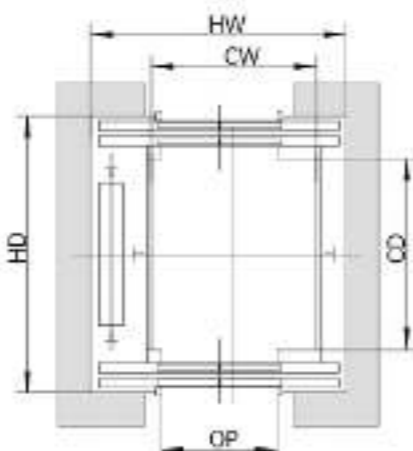

S-标配 Standard O-可选，需加价 Optional

曳引式家用电梯土建图

Traction home elevator construction *sketch*

中分双扇单开门时
Center split double leaf single door

中分双扇对开门时
Center split double leaf opposite door

旁开双扇门时
Side opening double door