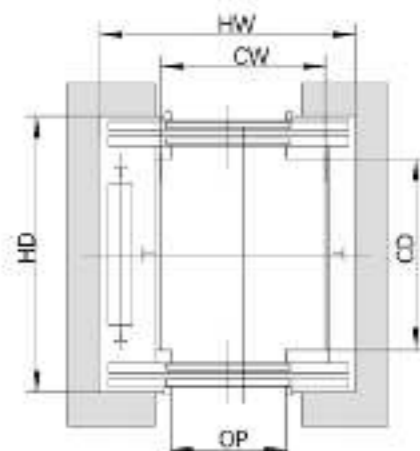

载重 (kg/人)	轿厢宽 CW(mm)	轿厢深 CD(mm)	轿厢高 H(mm)	开门方式	开门宽 OP(mm)	井道宽 HW(mm)	井道深 HD(mm)
260/5	900	1100	2200	旁开双扇单开	700	1450	1500
				旁开双扇对开	700	1450	1750
520/4	1000	1250	2200	中分双扇单开	700	1550	1600
				旁开双扇单开	800	1550	1650
				中分双扇对开	700	1550	1750
				旁开双扇对开	800	1550	1900
400/5	1100	1400	2200	中分双扇单开	800	1700	1750
				旁开双扇单开	900	1700	1800
				中分双扇对开	800	1700	1900
				旁开双扇对开	900	1700	2050

注：该图仅供参考，如须施工，请以技术部设计图为准。
Note: this figure is only for reference when choosing models, construction drawings are subject to design drawings of technical department.