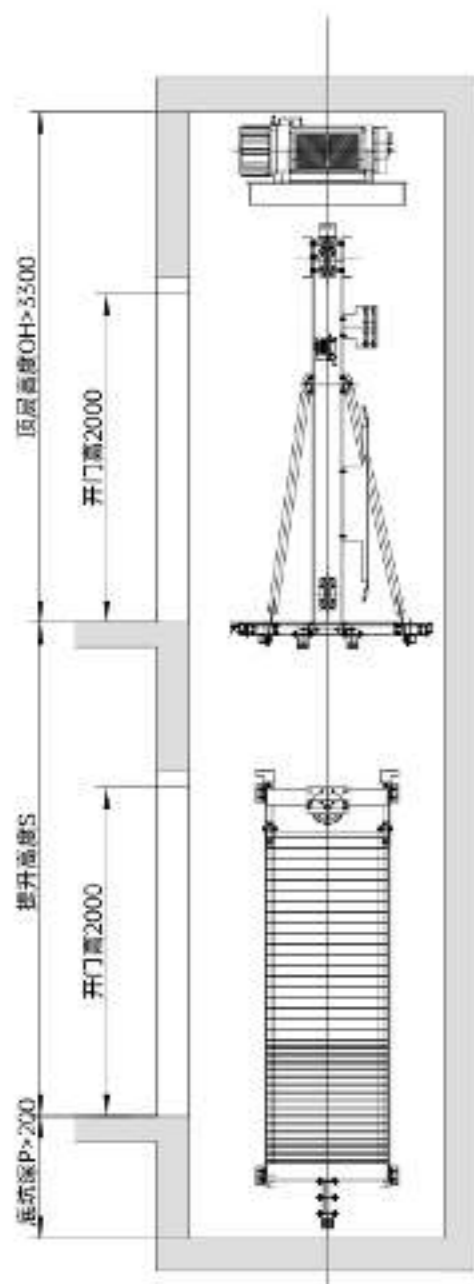

强制式驱动家用电梯土建图

Force drive home elevator construction sketch