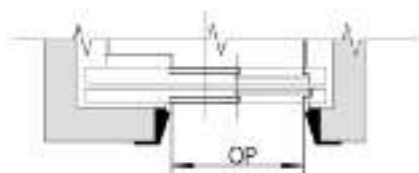

旁开双扇门时
Side opening double door