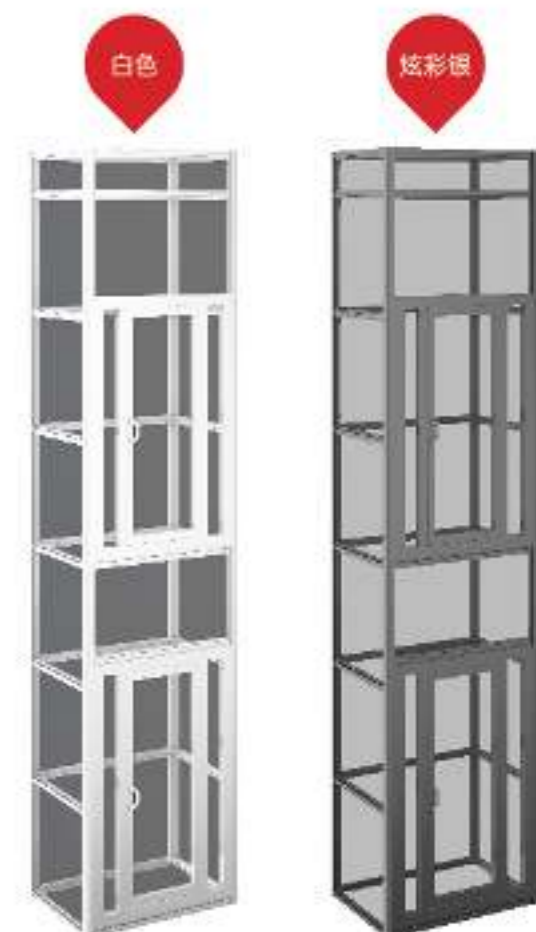

钢结构井道

Steel structure well

钢结构井道特点

Characteristics of steel structure well

性价比高，外包板后期由装修单位封装与设计风格一致，安装位置可自选，简洁美观，井架表面以豪华汽车油漆工艺标准及进口油漆喷涂，防锈防腐，永保光亮如新。

It is of high cost performance. Later outer sheath coincides with the decoration unit package and design style. Installation position can be chosen by the client. It appears concise and attractive. Well-frame surface takes the deluxe car paint technological standard and imported oil paint. It resists any rust / corrosion. It always keeps new and bright.

高级喷涂金属框架

Advanced spray metal frame

白色
white

黑色
Black

铝合金本色
Aluminum alloy color

玫瑰金
Rose gold

香槟金
Champagne gold

钛金
Titanium gold

铝合金井道

Aluminum alloy well

铝合金井道特点

Characteristics of Aluminum alloy well

一体式观光铝合金框架，
超薄井架，驱动系统内置，结构紧凑。

Integrated panoramic aluminum alloy frame,
super-thin well frame, inner drive system, compact structure.

顶层、底坑要求极低，
井道利用率高，可适配多种土建要求。

It has very low requirements to top floor and pit
with high utilization rate of the well. It can adapt to
multiple construction layout demands.

可选封板材质

Optional seal material

透明玻璃
Transparent glass

磨砂玻璃
Frosted glass

棕色玻璃
Brown glass

蓝星灰玻璃
Blue star grey glass