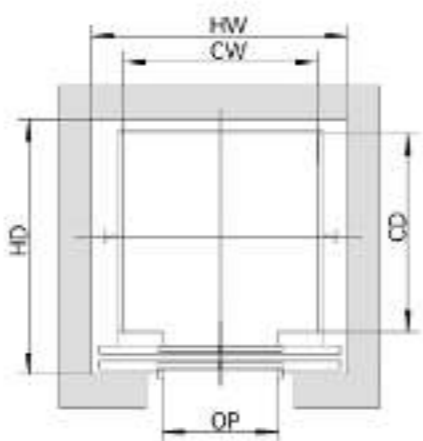

中分双扇单开门时
Center split double leaf single door

中分双扇对开门时
Center split double leaf opposite door