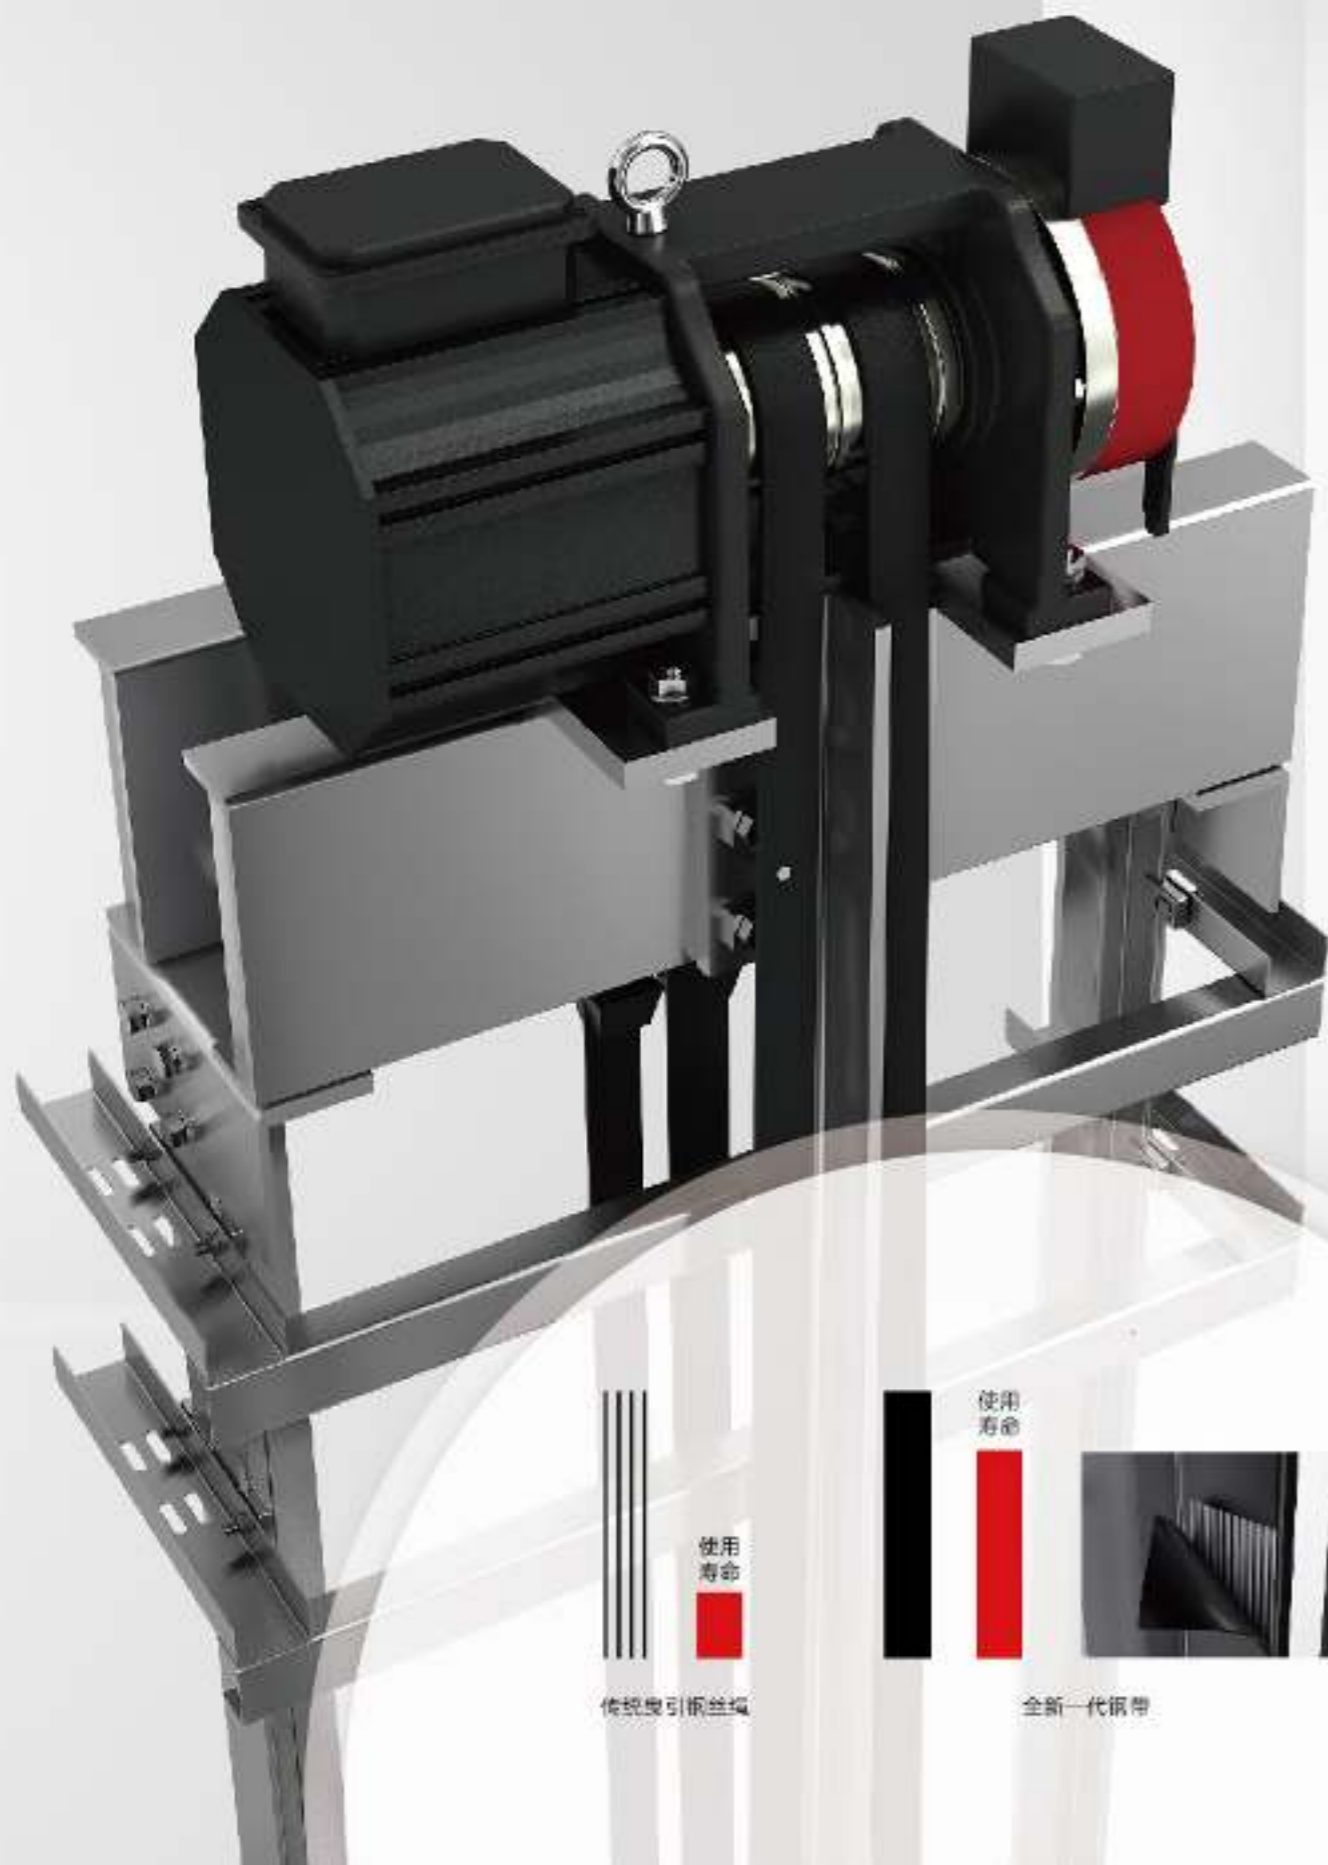

高端私人定制方案

High end customized *scheme*

使用寿命
传统曳引钢丝绳

使用寿命
全新一代钢带

钢带型别墅电梯

Steel belt type villa elevator

采用更加节能、环保、耐用的复合钢带，特殊材料包裹，无需润滑；运行平稳，安全可靠；使用寿命较长。

It applies the more durable, energy-saving, environment-protection composite steel band. Special material package without lubrication; Stable operation, safe and reliable; Long service life.

强驱式别墅电梯

Strong drive villa elevator

采用先进的电梯强制驱动和数字化控制变频调速技术，运行平稳，无需对重，无齿轮箱，体积小，安装简便，完全可以实现无机房，节省成本，更节约空间。

It adopts advanced elevator forced drive and digital control technology of variable frequency speed regulation, running smoothly. No need to counterbalance, without gearbox, small volume, easy to install, can completely realize no machine room, save cost and save more space.

曳引式别墅电梯

Traction villa elevator

采取业内最主流的曳引驱动方式，具有灵敏便捷、运行平稳舒适、节能环保等优势。先进的无机房结构，占地面积小，土建要求低，满足不同类型的别墅结构。

The most mainstream traction drive is used, and has sensitive and convenient, smooth and comfortable operation, energy conservation and environmental protection advantages. Advanced machine-less structure, small area, low civil construction requirements meet the different types of villa structure.