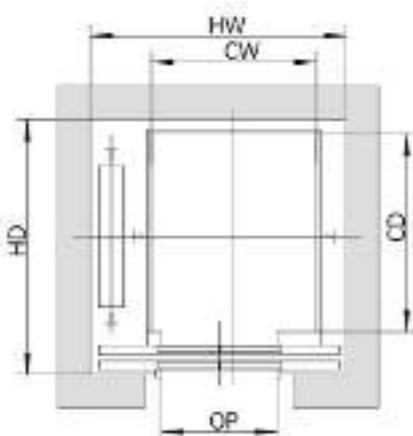

S-标配 Standard O-可选，需加价 Optional

曳引式家用电梯土建图

Traction home elevator construction *sketch*

中分双扇单开门时
Center split double leaf single door

中分双扇对开门时
Center split double leaf opposite door

旁开双扇门时
Side opening double door