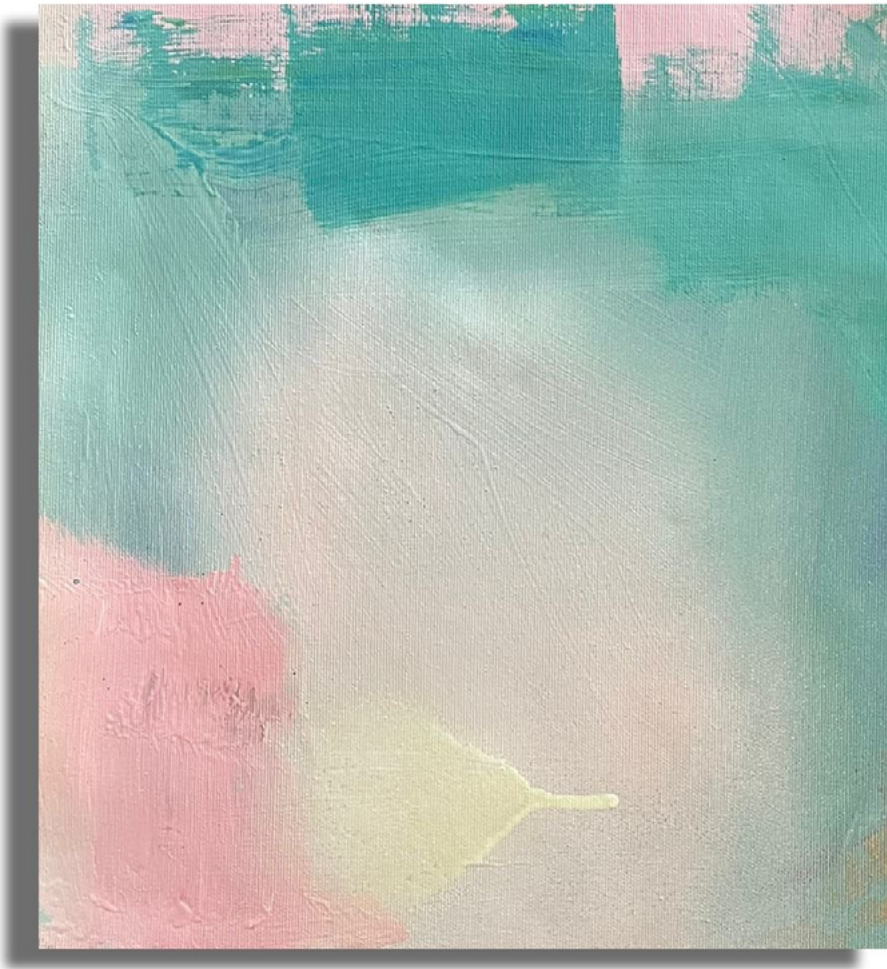

An abstract painting featuring thick, expressive brushstrokes in shades of red, pink, and blue. The composition is dynamic, with the colors blending and overlapping to create a sense of movement and depth. The reds range from light pinks to deep, vibrant tones, while the blues are muted and earthy. The overall effect is one of raw energy and emotional intensity.

Dimensioni: (tela non intelaiata) 35x38 cm

Materiali: acrilici su tela

Titolo: *Bouquet pour nous*

Dimensioni: (tela non intelaiata) 83x101 cm

Materiali: acrilici su tela

Titolo: *La mattina presto fuori il balcone*  
Dimensioni: (tela non intelaiata) 36x38 cm  
Materiali: acrilici su tela