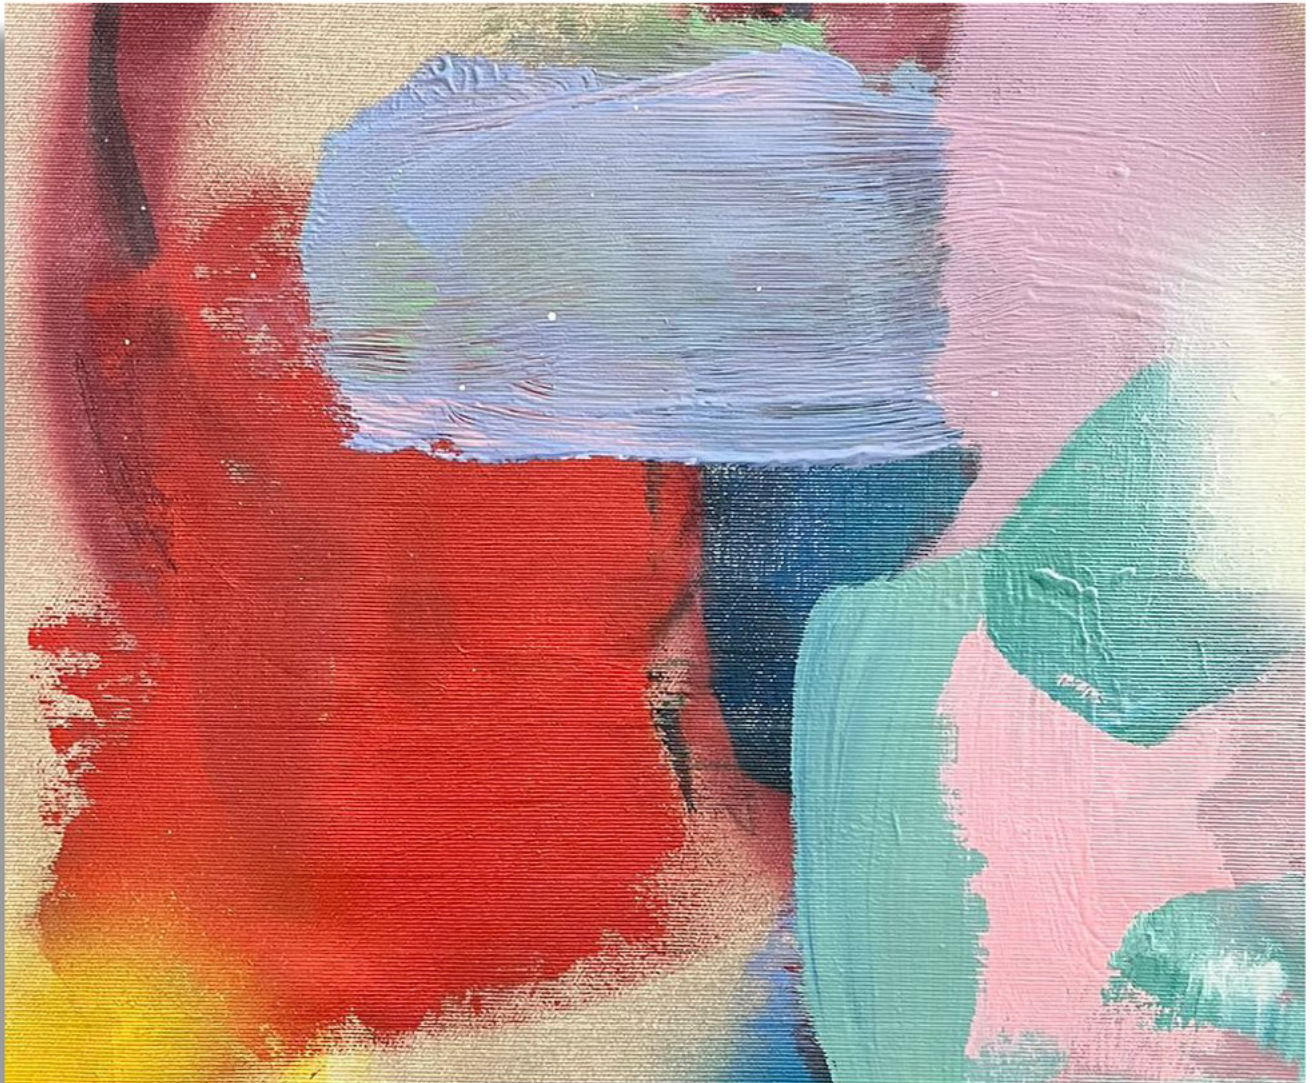

Titolo: *Le maschere che vestiamo*

Dimensioni: (tela non intelaiata) 40.5x35 cm

Materiali: acrilici su tela