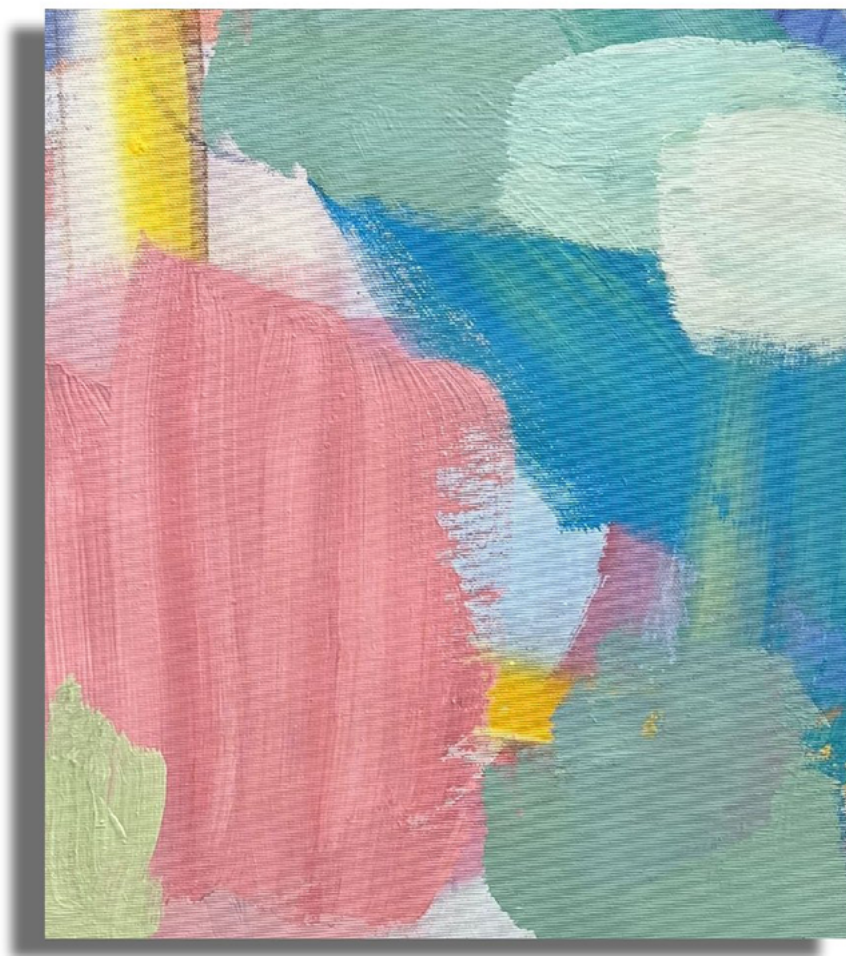

Titolo: *Martedì grasso*

Dimensioni: (tela non intelaiata) 36x39cm

Materiali: acrilici su tela